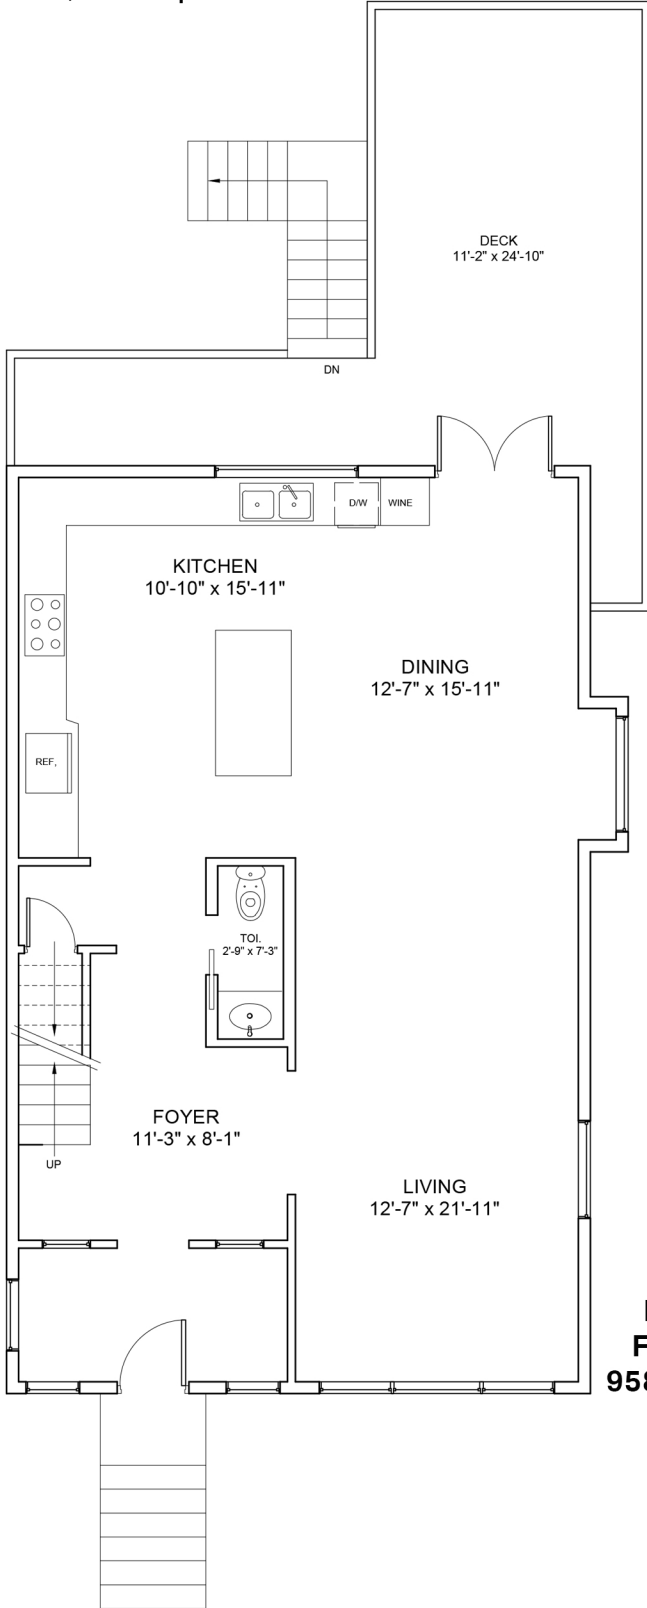

1516 EAST 11TH AVENUE

Total: 2,928 SqFt

Main: 958 SqFt

Top: 745 SqFt

Bottom: 1,225 SqFt

MAIN FLOOR
958 SQ.FT.

BOTTOM FLOOR
1225 SQ.FT.

TOP FLOOR
745 SQ.FT.