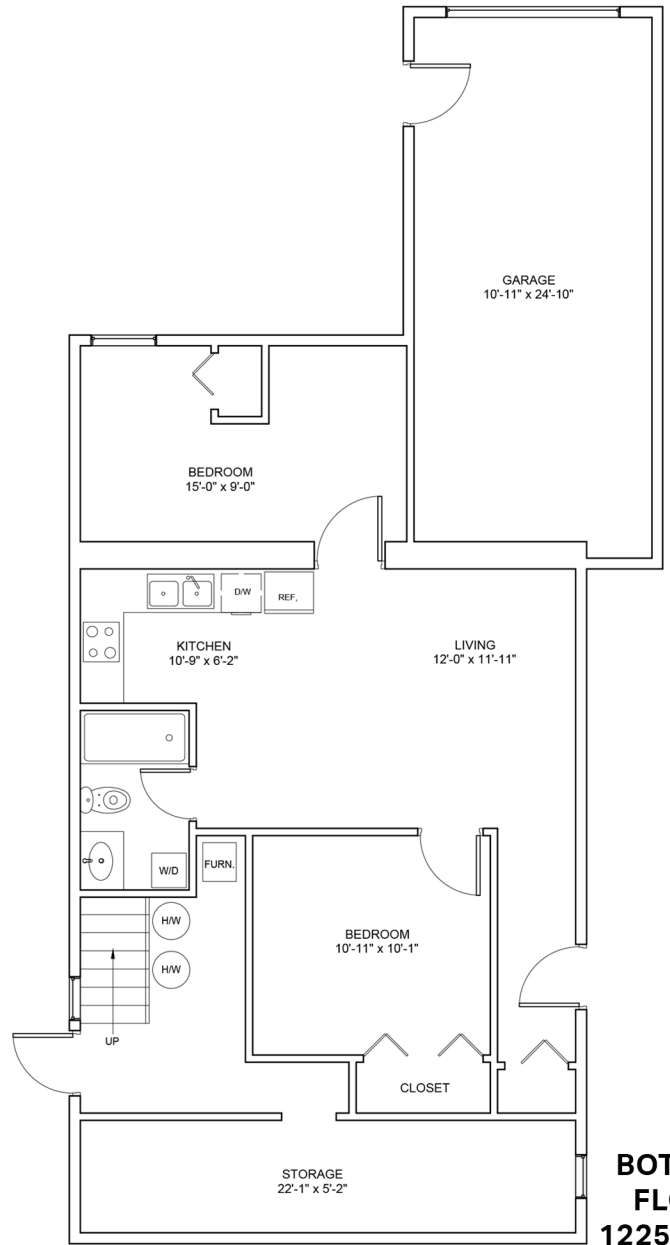

1516 EAST 11TH AVENUE

Total: 2,928 SqFt

Main: 958 SqFt

Top: 745 SqFt

Bottom: 1,225 SqFt

MAIN FLOOR
958 SQ.FT.

BOTTOM FLOOR
1225 SQ.FT.

TOP FLOOR
745 SQ.FT.