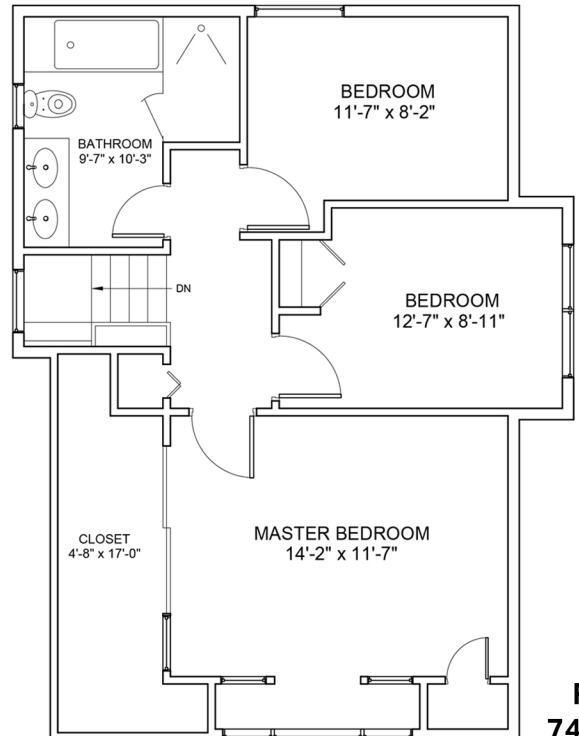

1516 EAST 11TH AVENUE

Total: 2,928 SqFt

Main: 958 SqFt

Top: 745 SqFt

Bottom: 1,225 SqFt

MAIN FLOOR
958 SQ.FT.

BOTTOM FLOOR
1225 SQ.FT.

TOP FLOOR
745 SQ.FT.