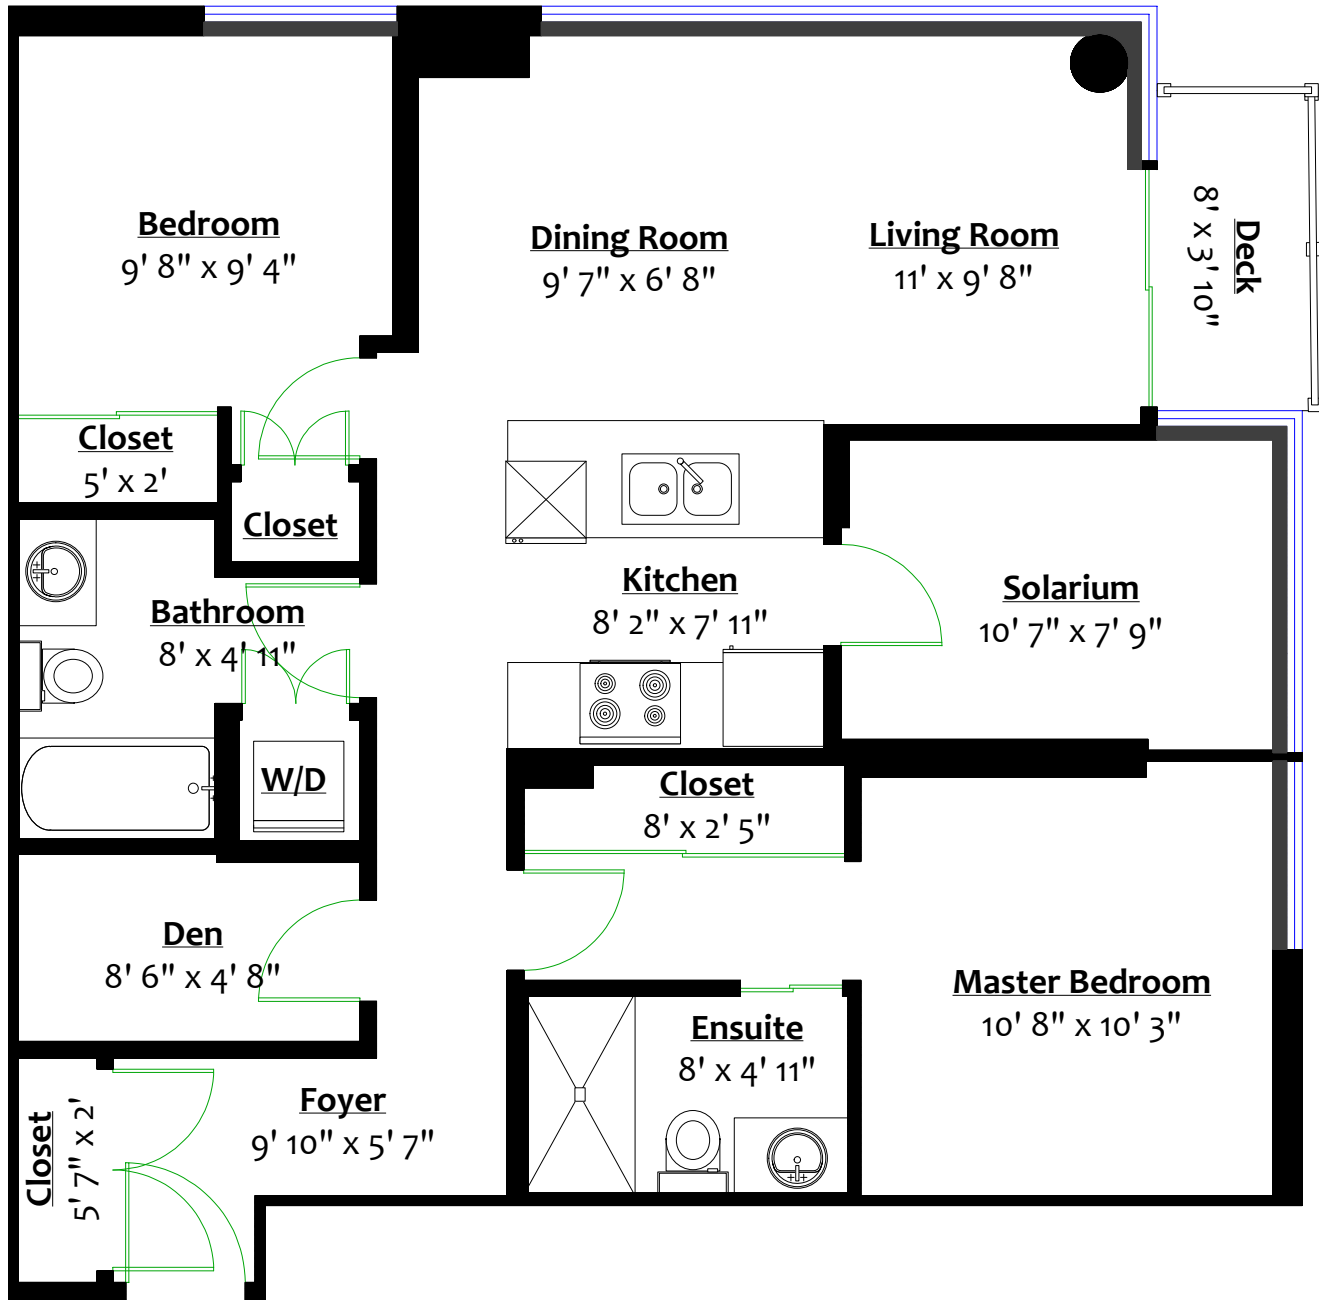

#1109 – 38 West 1st Avenue, Vancouver, B.C.

LEO WILK

REAL ESTATE

ENGEL & VÖLKERS
 Personal Real Estate Corporation
 604.729.5203 leo@leowilkrealestate.com

Totals**

Main Level: 941 sq. ft.

Deck: 31 sq. ft.

MAIN LEVEL

Floor Area: 941 Sq. Ft.

Ceiling Height: 8' 11"

** Approx. based on interior measurements to exterior walls
 ** Total square footage not taken from original blueprints