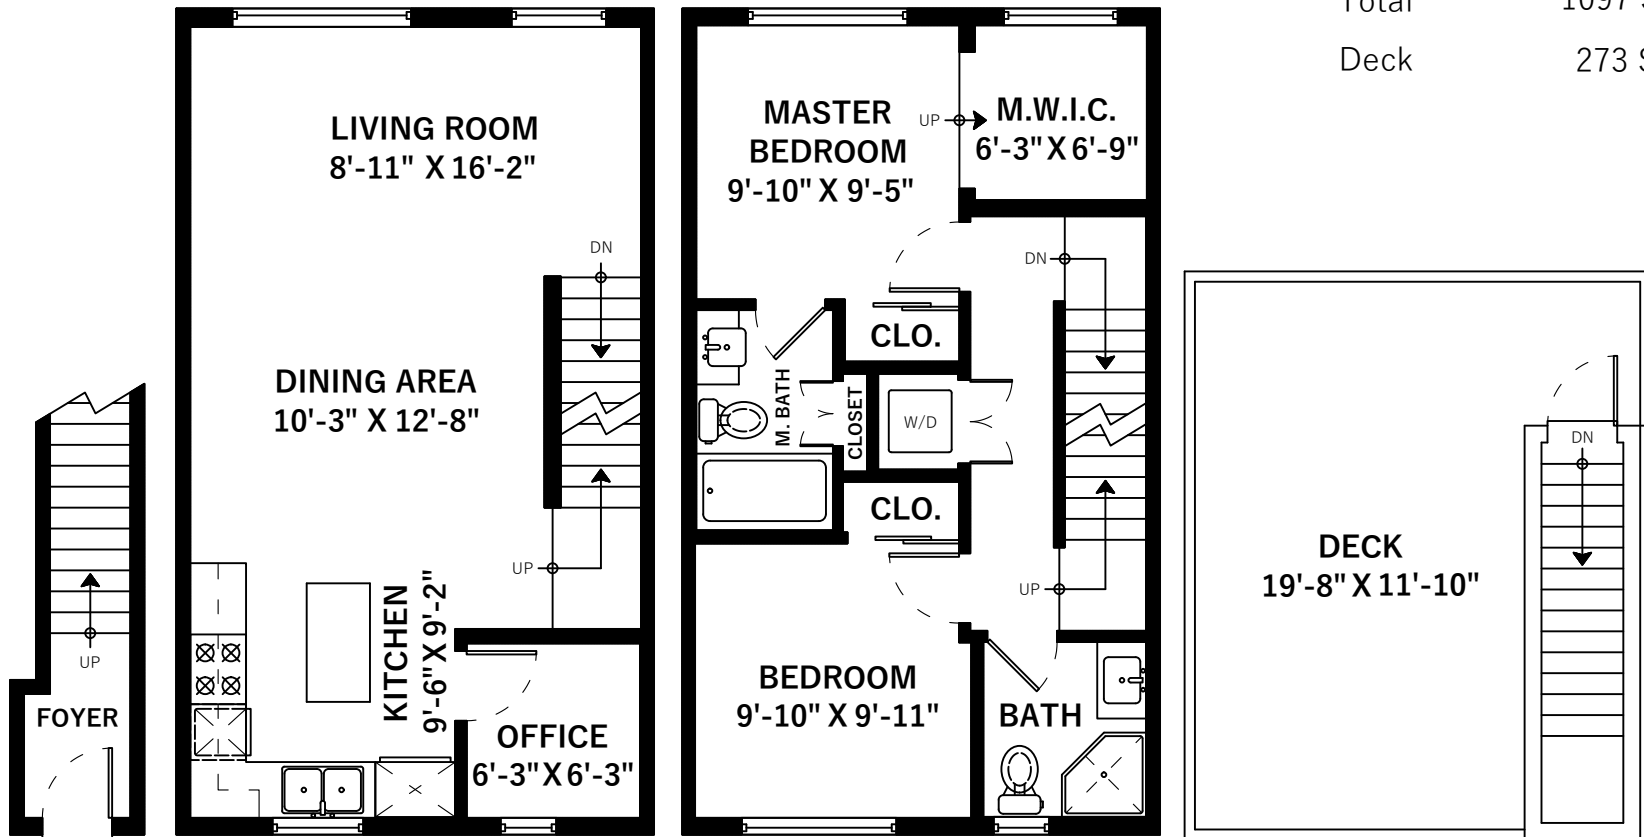

205-1190 W 6th Ave
Vancouver, BC

Main Floor	507 SQ.FT.
Upper Floor	507 SQ.FT.
Lower Floor	83 SQ.FT.
Total	1097 SQ.FT.
Deck	273 SQ.FT.

Lower Floor: 83 Sq.Ft.
Ceiling Height: 8'

Main Floor: 507 Sq.Ft.
Ceiling Height: 8'

Upper Floor: 507 Sq.Ft.
Ceiling Height: 8'