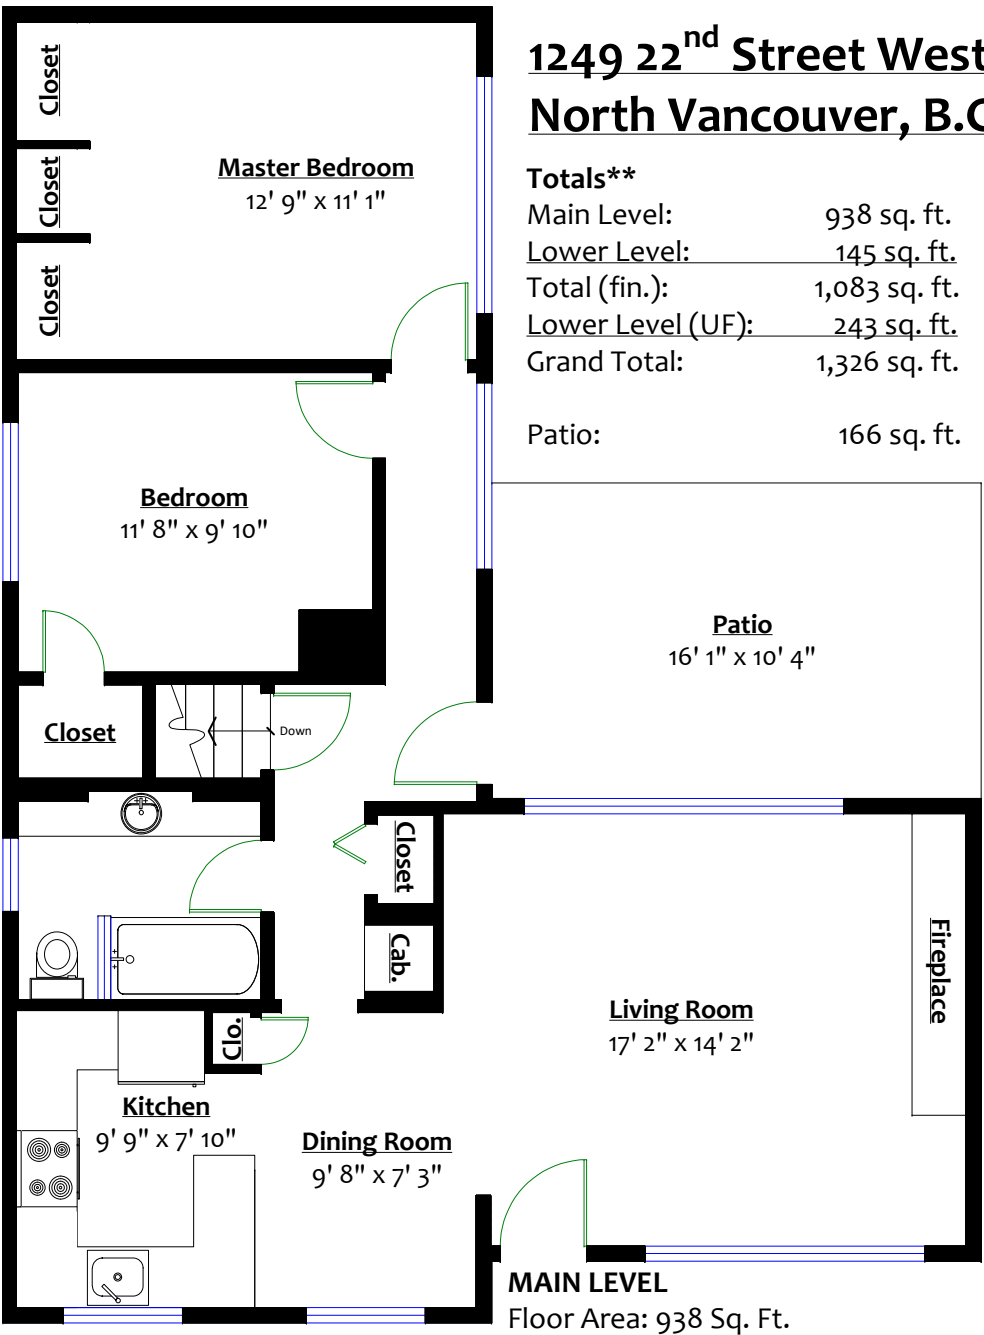

1249 22nd Street West, North Vancouver, B.C.

Totals**

Main Level:	938 sq. ft.
Lower Level:	145 sq. ft.
Total (fin.):	1,083 sq. ft.
Lower Level (UF):	243 sq. ft.
Grand Total:	1,326 sq. ft.

Patio: 166 sq. ft.

** Approx. based on interior measurements to exterior walls
** Total square footage not taken from original blueprints