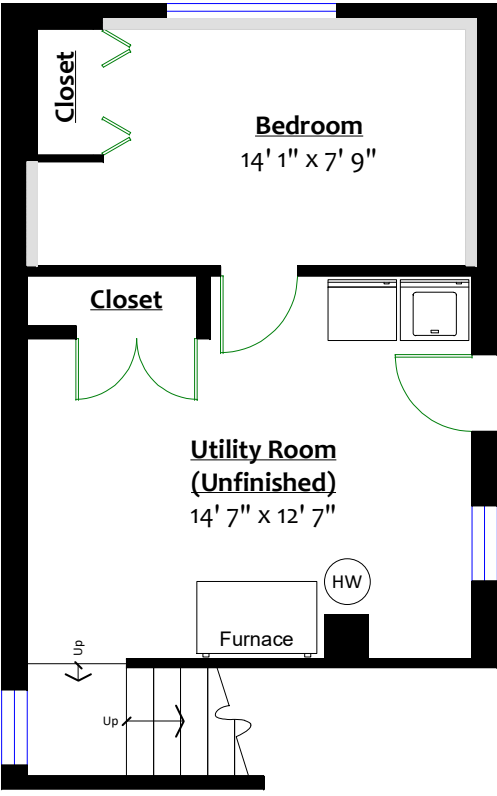

1249 22nd Street West, North Vancouver, B.C.

Totals**

Main Level:	938 sq. ft.
Lower Level:	145 sq. ft.
Total (fin.):	1,083 sq. ft.
Lower Level (UF):	243 sq. ft.
Grand Total:	1,326 sq. ft.

Patio: 166 sq. ft.

** Approx. based on interior measurements to exterior walls
** Total square footage not taken from original blueprints