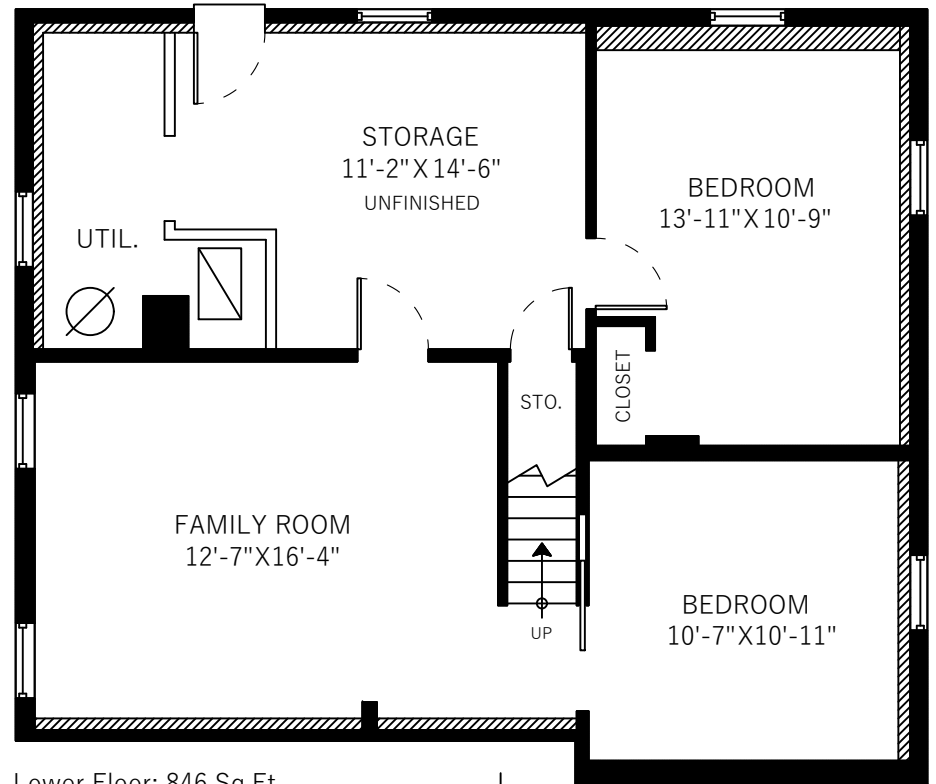

# 3276 E 2nd Ave Vancouver, BC

Main Floor	846 SQ.FT.
Lower Floor	846 SQ.FT.
Total	1692 SQ.FT.

Deck 37 SQ.FT.

Main Floor: 846 Sq.Ft.  
Ceiling Height: 8'

Lower Floor: 846 Sq.Ft.  
Ceiling Height: 7'-7"